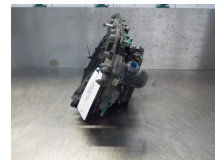

# MAN 81.25839-7025//81.25839-7193 SCHAKEL MODULEN MAN 18.560 EURO 6

Construction	Clutch part
Id	2888497
Mileage	0 km
Fuel	Other
General state	Good
Technical state	Good
Optical state	Good
Serial number	81.25839-7025//81.25839-7193

## Description

MAN 18.560 EURO 6  
PART 81.25839-7025//81.25839-7193  
WG 902

MAN TGX EURO 6  
SCHAKELMODULATOR  
81.25839-7025 / 7193  
WG 902