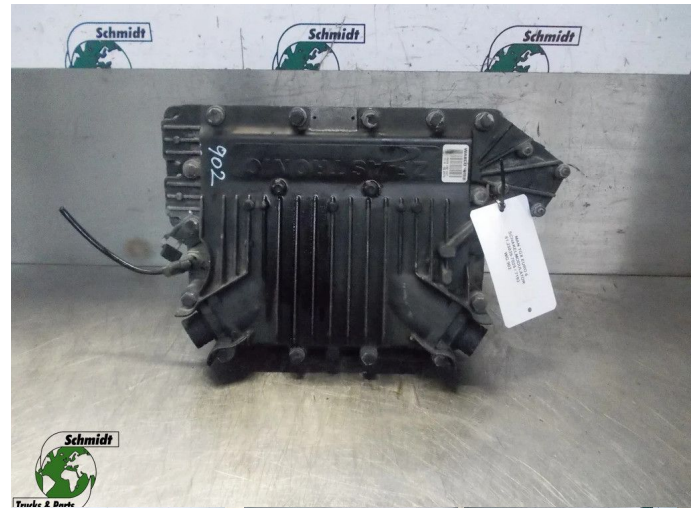

# MAN 81.25839-7025//81.25839-7193 SCHAKEL MODULEN MAN 18.560 EURO 6

Construction	Clutch part
Id	2888497
Mileage	0 km
Fuel	Other
General state	Good
Technical state	Good
Optical state	Good
Serial number	81.25839-7025//81.25839-7193

## Description

MAN 18.560 EURO 6  
PART 81.25839-7025//81.25839-7193  
WG 902

MAN TGX EURO 6  
SCHAKELMODULATOR  
81.25839-7025 / 7193  
WG 902