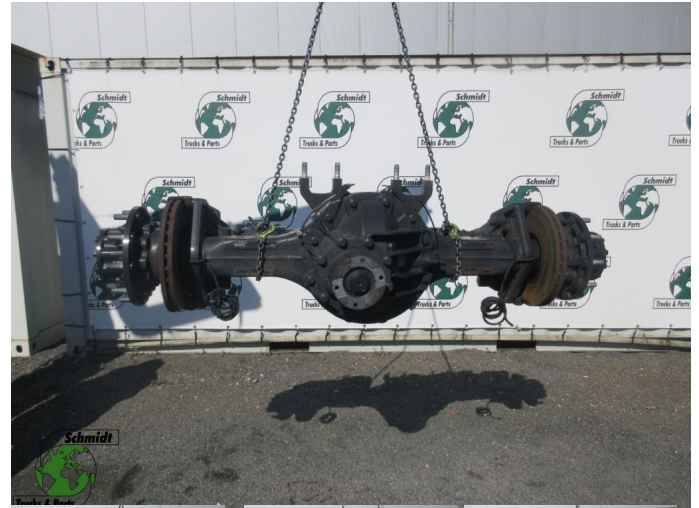

Description

MAN 18.510 EURO 6 MODEL 2022

PART 81.35010-6301 / HY-1350.12 RATIO 2,533/1=38:15

WG 875 LOC DELTA